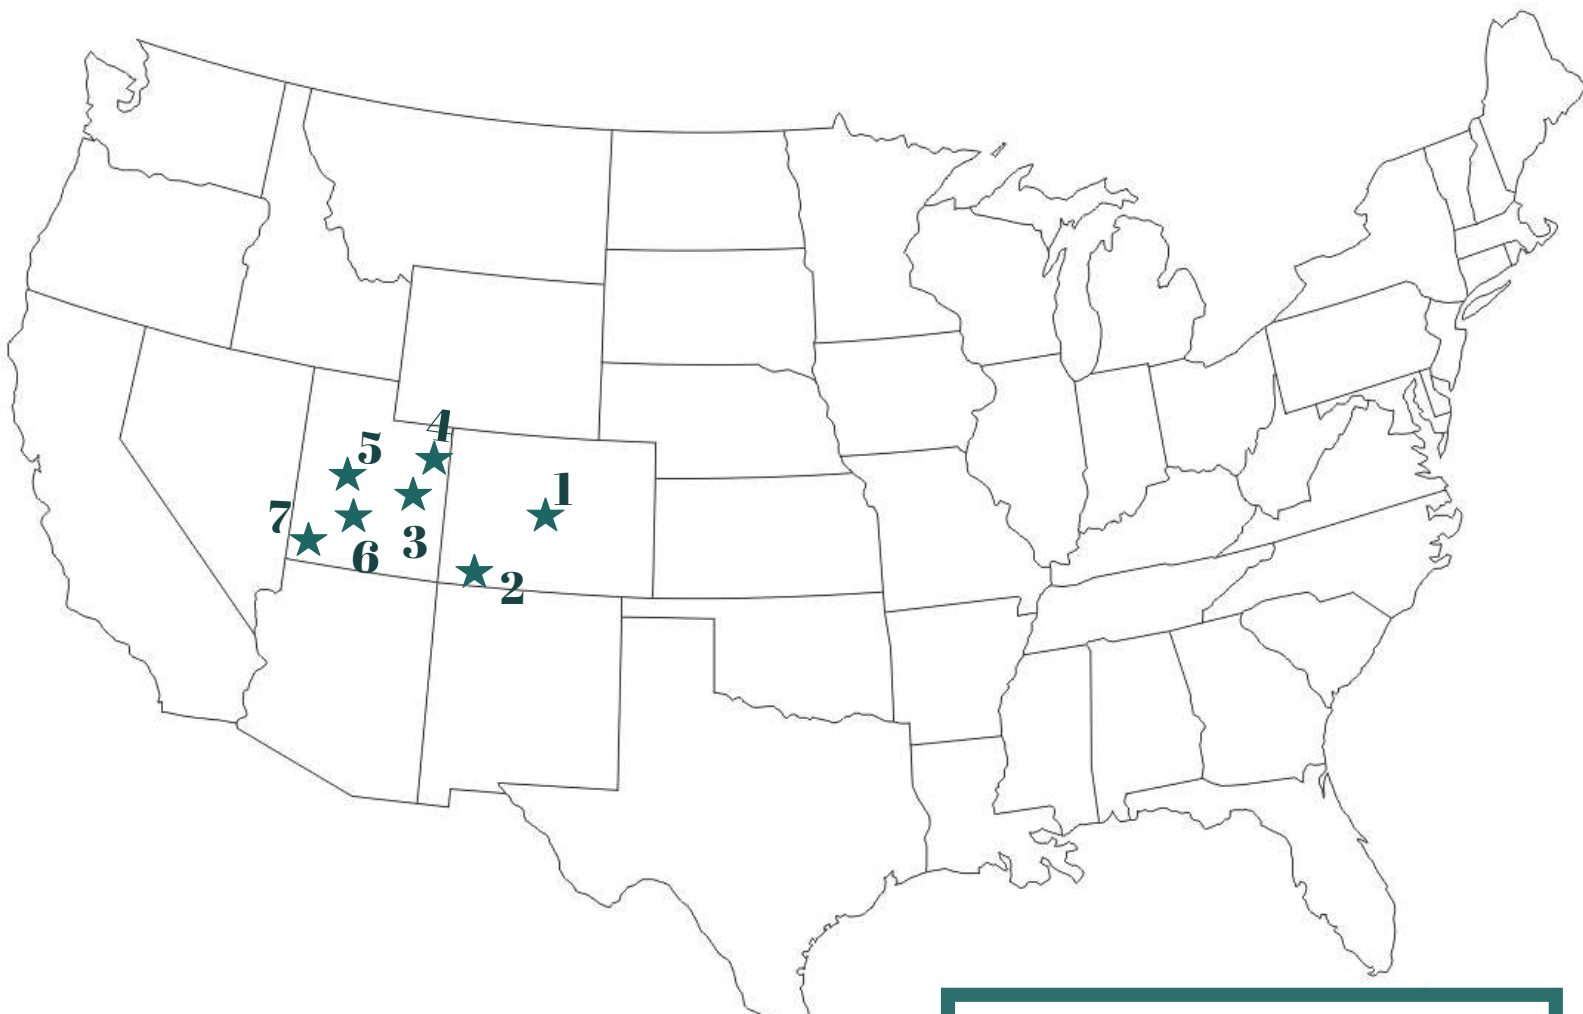

Colorado & Utah National Park Itinerary

Colorado & Utah National Parks

- 1. Black Canyon Of Gunnison Ntl Park
- 2. Mesa Verde National Park
- 3. Canyonlands Nationla Park
- 4. Arches National Park
- 5. Capitol Reef National Park
- 6. Bryce Canyon National Park
- 7. Zion National Park